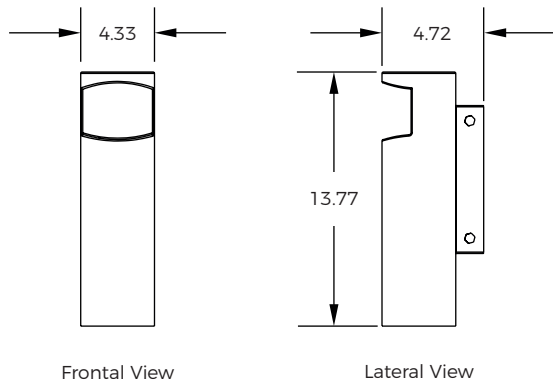

Polished

General Dimensions:

He: 13.77" / **Wi:** 4.33" / **Le:** 4.72"

Weight:

11.02 lb

Mesures in inches

Lateral View

©2021 URBANMOBILIA® THE DIMENSIONS OR SPECIFICATIONS OF THIS PRODUCT MAY CHANGE WITHOUT NOTICE.
THIS DESIGN IS CURRENTLY IN REGISTRATION PROCESS