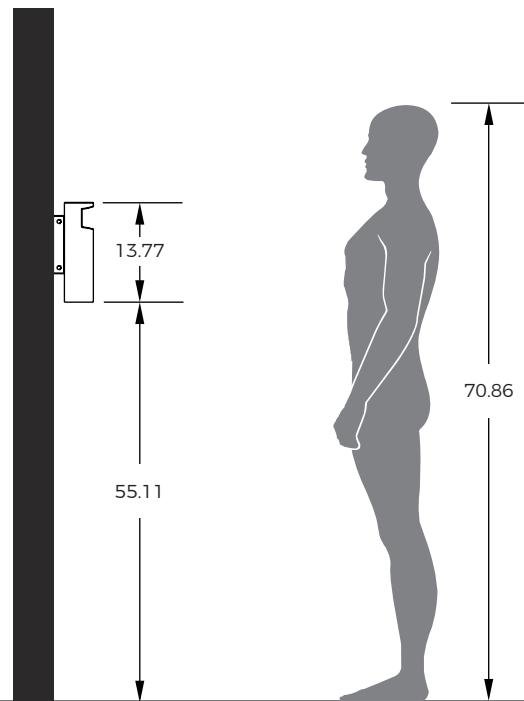

Polished

General Dimensions:

He: 13.77" / **Wi:** 4.33" / **Le:** 4.72"

Weight:

11.02 lb

Mesures in inches

Lateral View

©2021 URBANMOBILIA® THE DIMENSIONS OR SPECIFICATIONS OF THIS PRODUCT MAY CHANGE WITHOUT NOTICE.
THIS DESIGN IS CURRENTLY IN REGISTRATION PROCESS